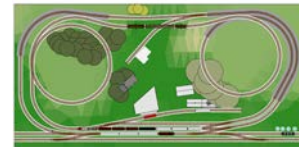

N-Scale
3' by 6'
"Model-T"
Standard Layout

CAD track plan

Custom Model Railroad Planning, Design, and Construction

We can help you building the model railroad of your dreams with

- Planning the layout according to your requirements and room size
- Designing exactly what you feel you need, like a continuous loop, point-to-point, or anything in between, a layout "just for fun" or a layout for prototypical operation, free lanced or modeled after a real railroad, in any given era.
- Using only top quality material and modern, state of the art techniques for sturdy and lightweight construction
- Building in our workshop or on site.